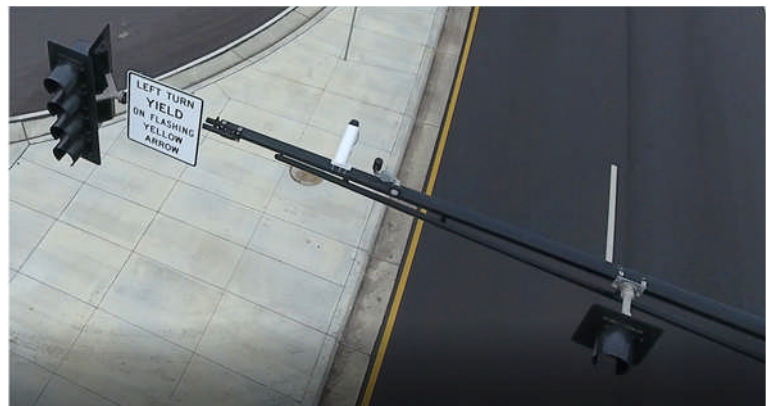

Strap-on style 5' Mast Arm Extension with Two-way signal mount.

Extend mast arm up to 5'. Pipe can be field cut or ordered to length. Shown with 32B Two-way signal mount.

Clamp-on style 5' Mast Arm Extension with Angle signal mount.

Easy to design.

Easy to install,

Easy to maintain.

Reduces inventory.

No Rusting.

Interchangeable equipment.

Standard is non-finished, may be anodized or powder coated.

Strap-on Mast Arm Extension can be used with Two-way, Angle, or Straight signal mounts. Can use 32D Strap Adapter with Straight signal mount on mast arm for signal beside extension.